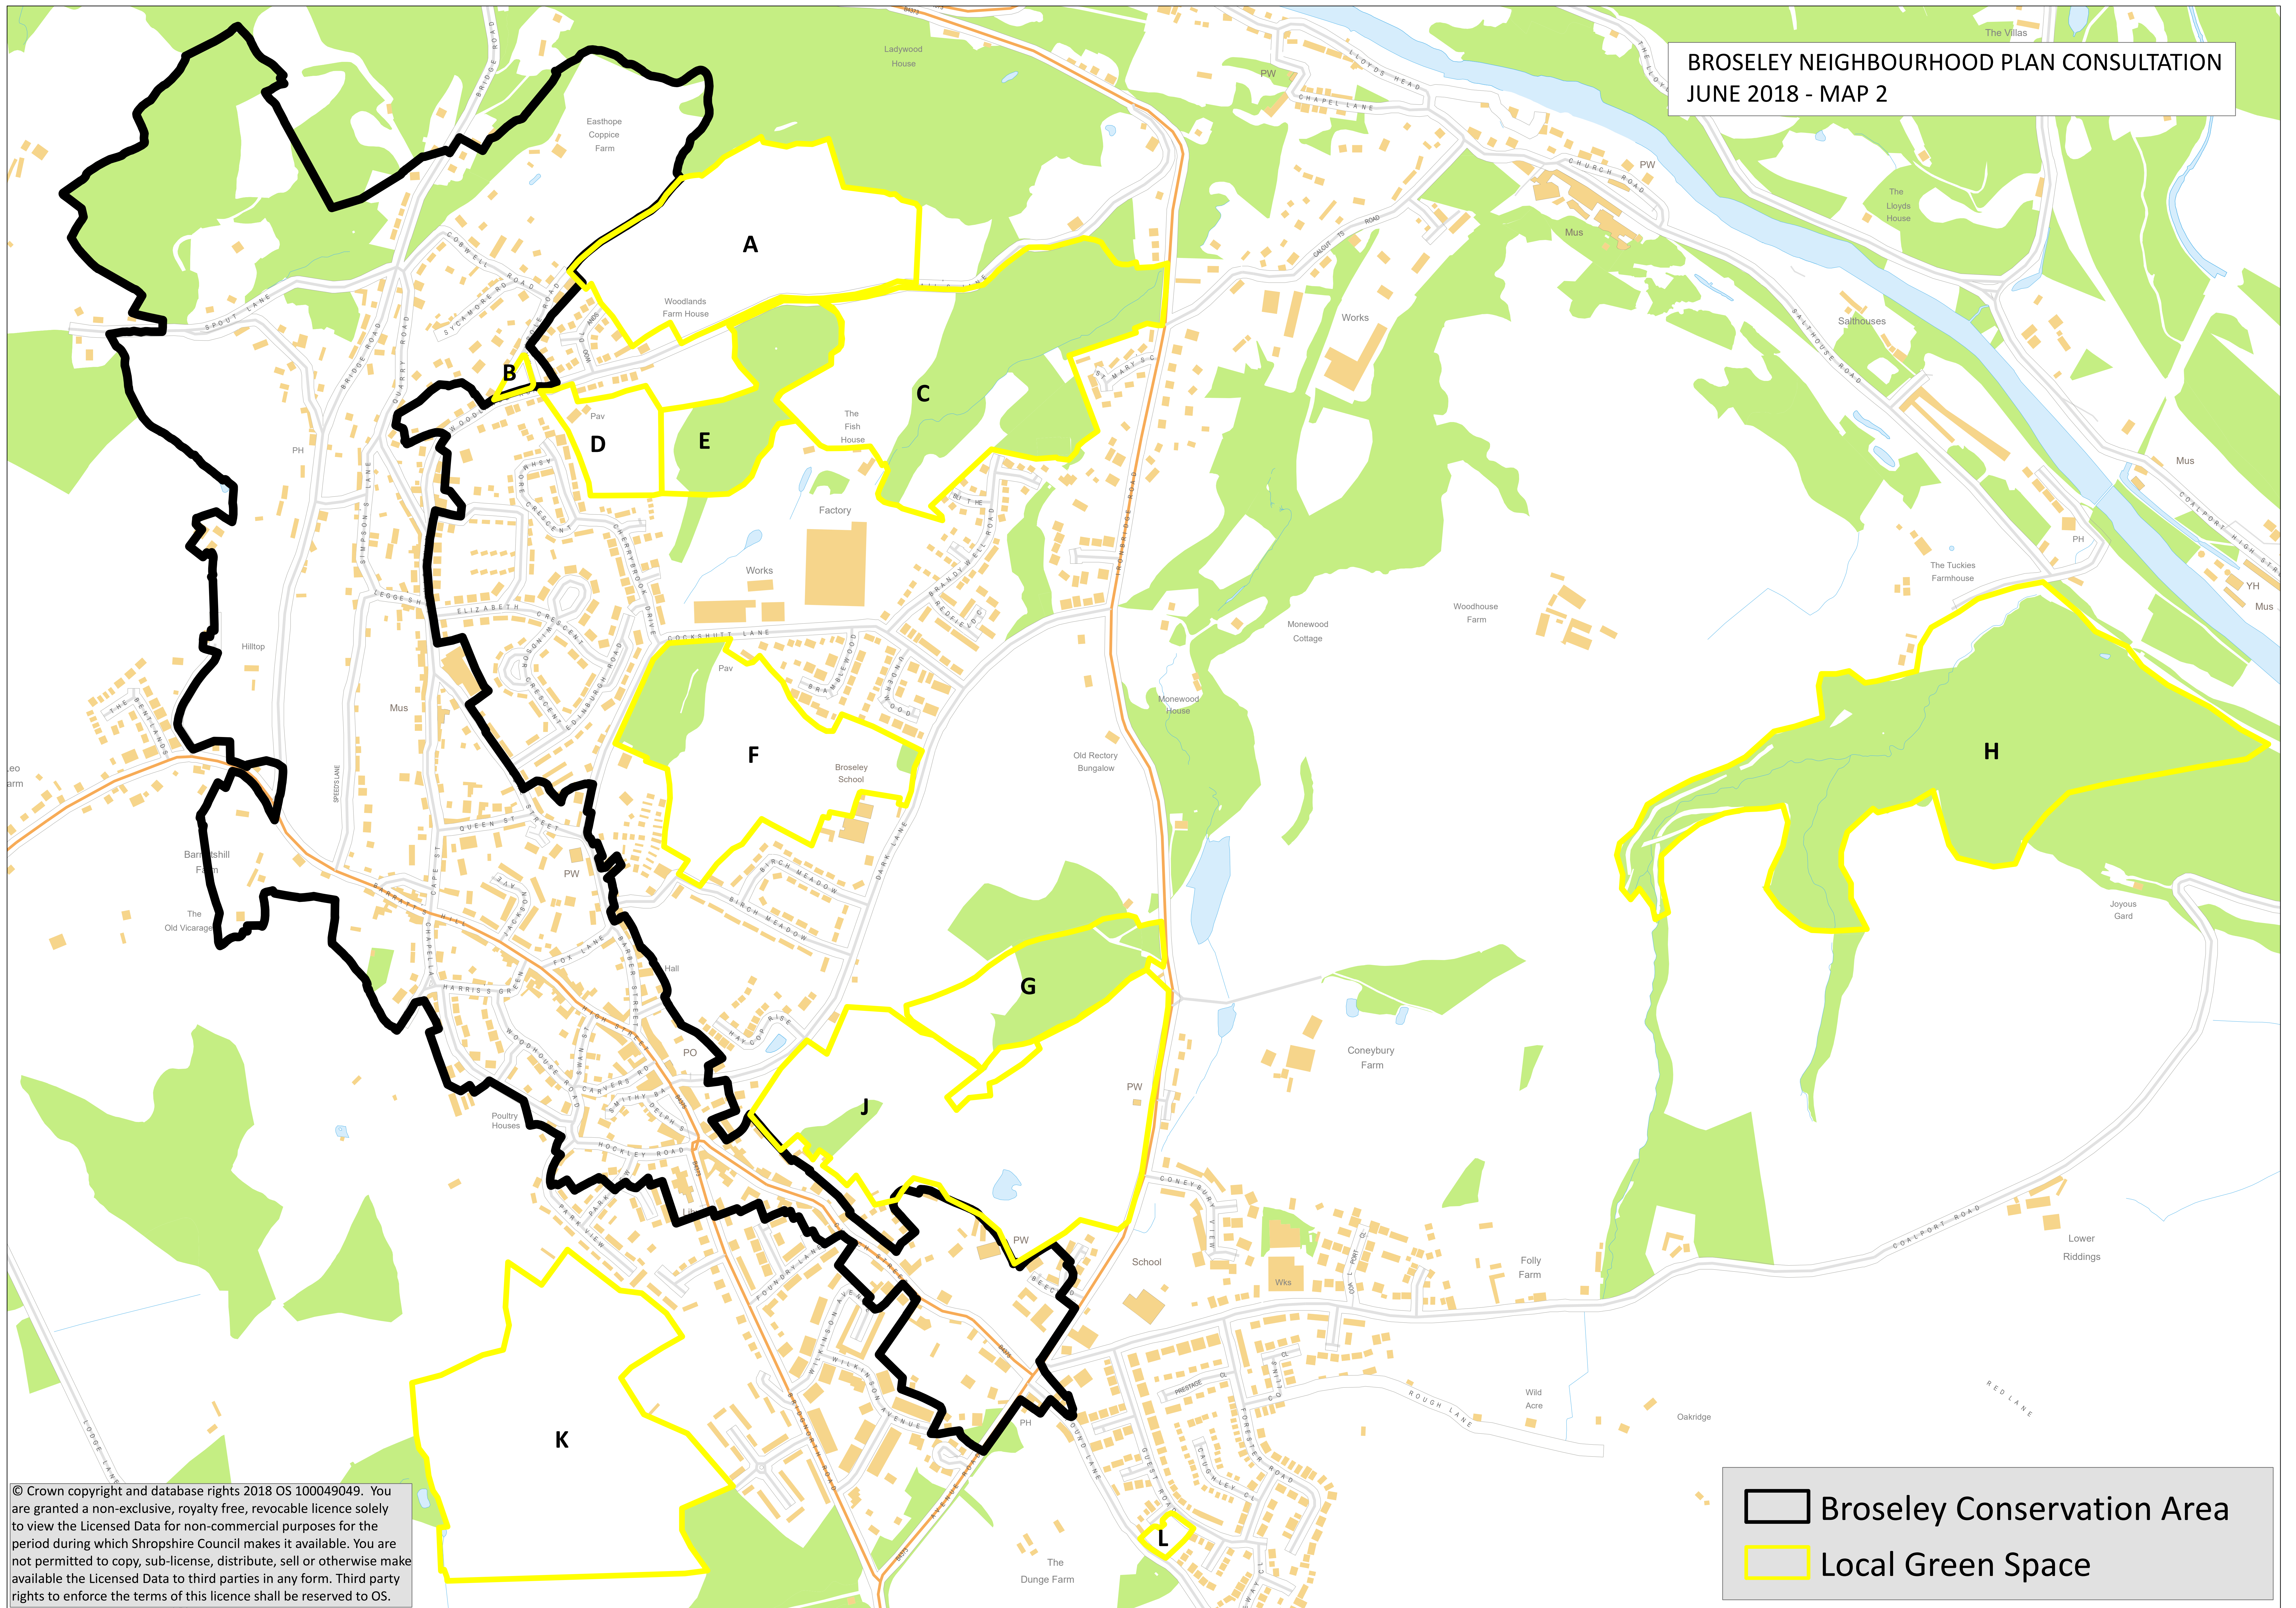

BROSELEY NEIGHBOURHOOD PLAN CONSULTATION
JUNE 2018 - MAP 2

© Crown copyright and database rights 2018 OS 100049049. You are granted a non-exclusive, royalty free, revocable licence solely to view the Licensed Data for non-commercial purposes for the period during which Shropshire Council makes it available. You are not permitted to copy, sub-license, distribute, sell or otherwise make available the Licensed Data to third parties in any form. Third party rights to enforce the terms of this licence shall be reserved to OS.

 Broseley Conservation Area
 Local Green Space